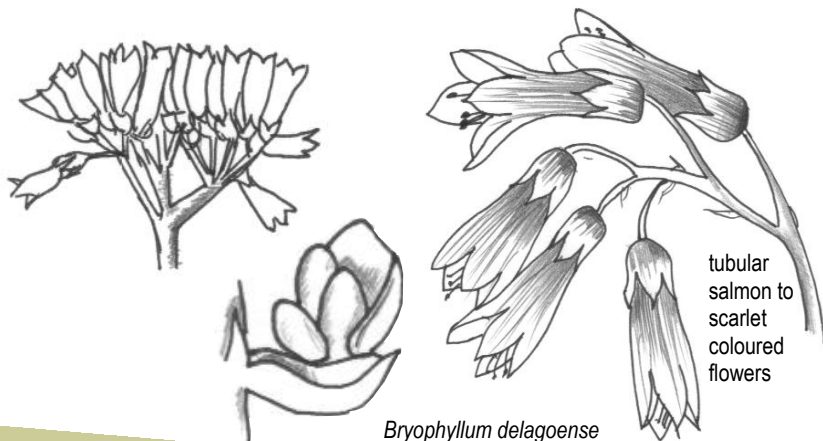

Stems/Leaves Opposite, simple leaves, cylindrical in shape. Leaves are notched towards the apex where plantlets are produced. Simple, cylindrical stems suckering at the base, pinkish brown or greyish in colour ⁷.

Flowers Tubular flowers salmon to scarlet in colour ⁷, flowering winter to spring ².

Fruit/Seed Four clustered follicle (dry fruit) producing many seeds ². Dispersal via leaves which produce plantlets towards tips ⁸.

Root system Shallow roots ⁸.

Removal techniques

Manual Remove the whole plant, taking care to remove all leaves ⁸.

Chemical Spray with diesel or glyphosate with wetting agent ⁸.

Notes

After cool fire events the plant drops leaves, where buds at the tips of leaves take root ⁸.

MOTHER OF MILLIONS

Bryophyllum delagoense

HERBACEOUS

Mother of Millions

MOTHER OF MILLIONS
Bryophyllum delagoense

HERBACEOUS

Mother of Millions

MOTHER OF MILLIONS
Bryophyllum delagoense