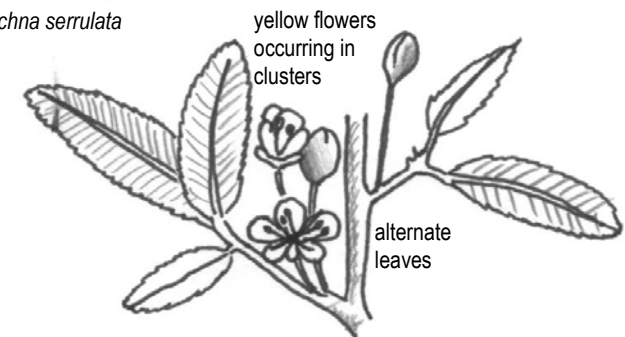

Flowers Yellow flowers with 5 petals occurring in terminal clusters ¹, flowering spring to autumn ². At the fruiting stage the petals drop and the sepals become bright red ⁸.

Fruit/Seed Green sepals hold up to 5 small glossy green globular fruit approximately 5 to 8 mm long. Sepals turn bright red, whilst fruit ripens to a black colour ⁷. Each fruit contains about 42 seeds which have high viability. Dispersal is via birds ⁸.

Root system Deep taproots that will sucker ⁸.

Removal techniques

Manual Hand remove small plants with entire taproot ². For mature plants dig a narrow but deep hole next to the trunk to a depth of 30 cm or more. Use a mattock handle or steel bar as a lever, and wrap as much of the ochna as possible around the handle forming a corkscrew effect. Take a firm hold on the handle and the weed and lever back until most of the root system is pulled out. Remove any remaining root ²¹.

Chemical Chemical controls are available and give mixed results ². Spray seedlings with glyphosate at a ratio of 1:100. For mature plants scrape stem, drill and apply undiluted glyphosate ²².

Notes

After disturbances the plant re-shoots from taproots and seeds germinate, even after intense fires ⁸.

MICKEY MOUSE PLANT

Ochna serrulata

SHRUB

*Ochna serrulata*

Mickey Mouse Plant

MICKEY MOUSE PLANT

Ochna serrulata

SHRUB