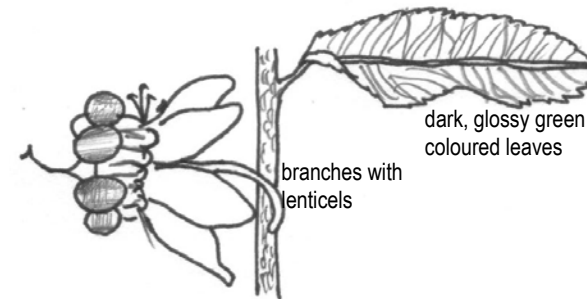

MICKEY MOUSE PLANT

Ochna serrulata

SHRUB

Family Ochnaceae

Origin South Africa

Description An evergreen shrub growing to a height of 1.5 metres and a spread of 1.5 metres. The plant prefers light, sandy, well-drained soils in open, sunny positions. The species is drought and frost tender ¹. This shrub is a problem on the north and central coast of NSW. It invades coastal rainforest and also survives in more arid environments ².

Root system Deep taproots that will sucker ⁸.

Removal techniques

Manual Hand remove small plants with entire taproot ². For mature plants dig a narrow but deep hole next to the trunk to a depth of 30 cm or more. Use a mattock handle or steel bar as a lever, and wrap as much of the ochna as possible around the handle forming a corkscrew effect. Take a firm hold on the handle and the weed and lever back until most of the root system is pulled out. Remove any remaining root ²¹.

MICKEY MOUSE PLANT

Ochna serrulata

SHRUB

*Ochna serrulata*

Mickey Mouse Plant

MICKEY MOUSE PLANT

Ochna serrulata

SHRUB

Mickey Mouse Plant

MICKEY MOUSE PLANT

Ochna serrulata

SHRUB